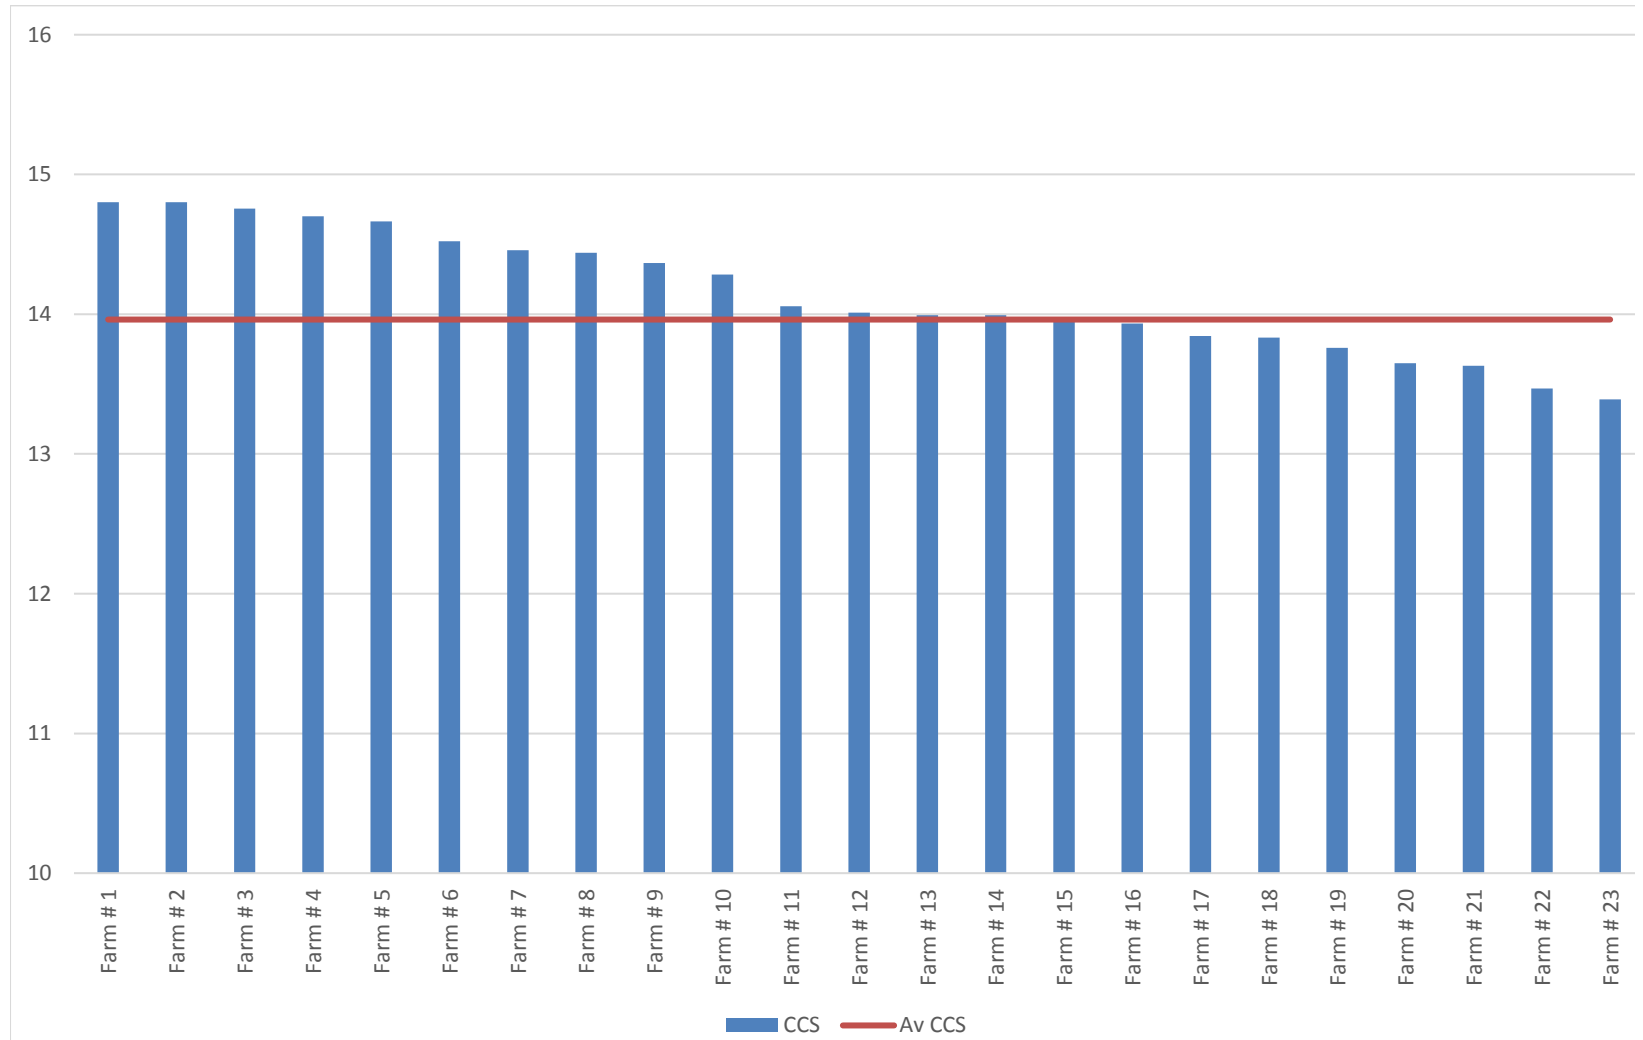

**2017 Season**  
**Burdekin Region**  
**Productivity Statistics**  
**BKN114-Bartlet**

Data supplied by Wilmar Sugar

The cane price formula has been used to calculate the \$500 Return yield. This is for illustrative purposes only and is not intended to be a representation or guarantee of actual return.

Yield at \$500 Returns =  $(\$500 * 0.009 * (\text{CCS A Relative} - 4) + 0.662 - 7.00 - 0.50) * \text{Yield Cane}$

# CCS

Rank	CCS	Av CCS
Farm # 1	14.8	<b>14.0</b>
Farm # 2	14.8	
Farm # 3	14.8	
Farm # 4	14.7	
Farm # 5	14.7	
Farm # 6	14.5	
Farm # 7	14.5	
Farm # 8	14.4	
Farm # 9	14.4	
Farm # 10	14.3	
Farm # 11	14.1	
Farm # 12	14.0	
Farm # 13	14.0	
Farm # 14	14.0	
Farm # 15	13.9	
Farm # 16	13.9	
Farm # 17	13.8	
Farm # 18	13.8	
Farm # 19	13.8	
Farm # 20	13.6	
Farm # 21	13.6	
Farm # 22	13.5	
Farm # 23	13.4	

## Return at \$500/t

Rank	\$500 Return	Av \$500 Return
Farm # 1	6093	4751
Farm # 2	5919	
Farm # 3	5566	
Farm # 4	5367	
Farm # 5	5293	
Farm # 6	5007	
Farm # 7	4909	
Farm # 8	4695	
Farm # 9	4664	
Farm # 10	4661	
Farm # 11	4607	
Farm # 12	4605	
Farm # 13	4502	
Farm # 14	4488	
Farm # 15	4419	
Farm # 16	4189	
Farm # 17	4107	
Farm # 18	3940	
Farm # 19	3349	
Farm # 20	3299	
Farm # 21	3034	
Farm # 22	2851	
Farm # 23	2841	