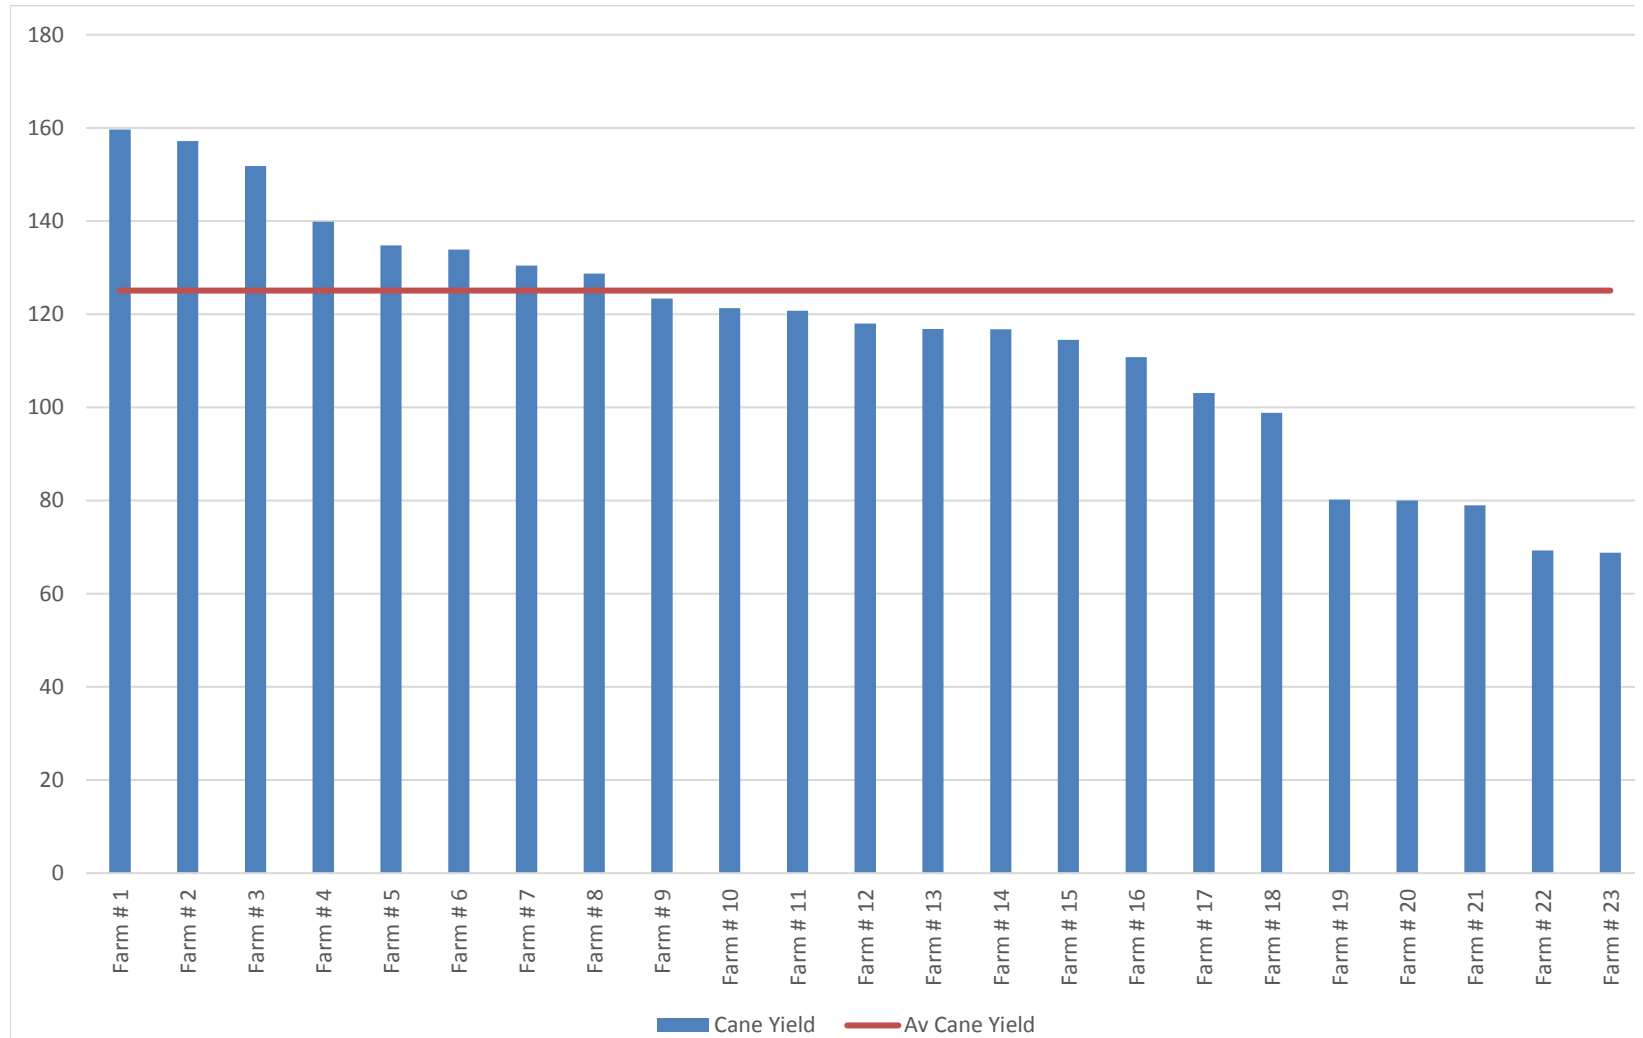

**2017 Season**  
**Burdekin Region**  
**Productivity Statistics**  
**BKN114-Bartlet**

Data supplied by Wilmar Sugar

The cane price formula has been used to calculate the \$500 Return yield. This is for illustrative purposes only and is not intended to be a representation or guarantee of actual return.

Yield at \$500 Returns =  $(\$500 * 0.009 * (\text{CCS A Relative} - 4) + 0.662 - 7.00 - 0.50) * \text{Yield Cane}$

## Cane Yield (tonnes per hectare)

Rank	Cane Yield	Av Cane Yield
Farm # 1	160	125
Farm # 2	157	
Farm # 3	152	
Farm # 4	140	
Farm # 5	135	
Farm # 6	134	
Farm # 7	130	
Farm # 8	129	
Farm # 9	123	
Farm # 10	121	
Farm # 11	121	
Farm # 12	118	
Farm # 13	117	
Farm # 14	117	
Farm # 15	114	
Farm # 16	111	
Farm # 17	103	
Farm # 18	99	
Farm # 19	80	
Farm # 20	80	
Farm # 21	79	
Farm # 22	69	
Farm # 23	69	

## Return at \$500/t

Rank	\$500 Return	Av \$500 Return
Farm # 1	6093	4751
Farm # 2	5919	
Farm # 3	5566	
Farm # 4	5367	
Farm # 5	5293	
Farm # 6	5007	
Farm # 7	4909	
Farm # 8	4695	
Farm # 9	4664	
Farm # 10	4661	
Farm # 11	4607	
Farm # 12	4605	
Farm # 13	4502	
Farm # 14	4488	
Farm # 15	4419	
Farm # 16	4189	
Farm # 17	4107	
Farm # 18	3940	
Farm # 19	3349	
Farm # 20	3299	
Farm # 21	3034	
Farm # 22	2851	
Farm # 23	2841	