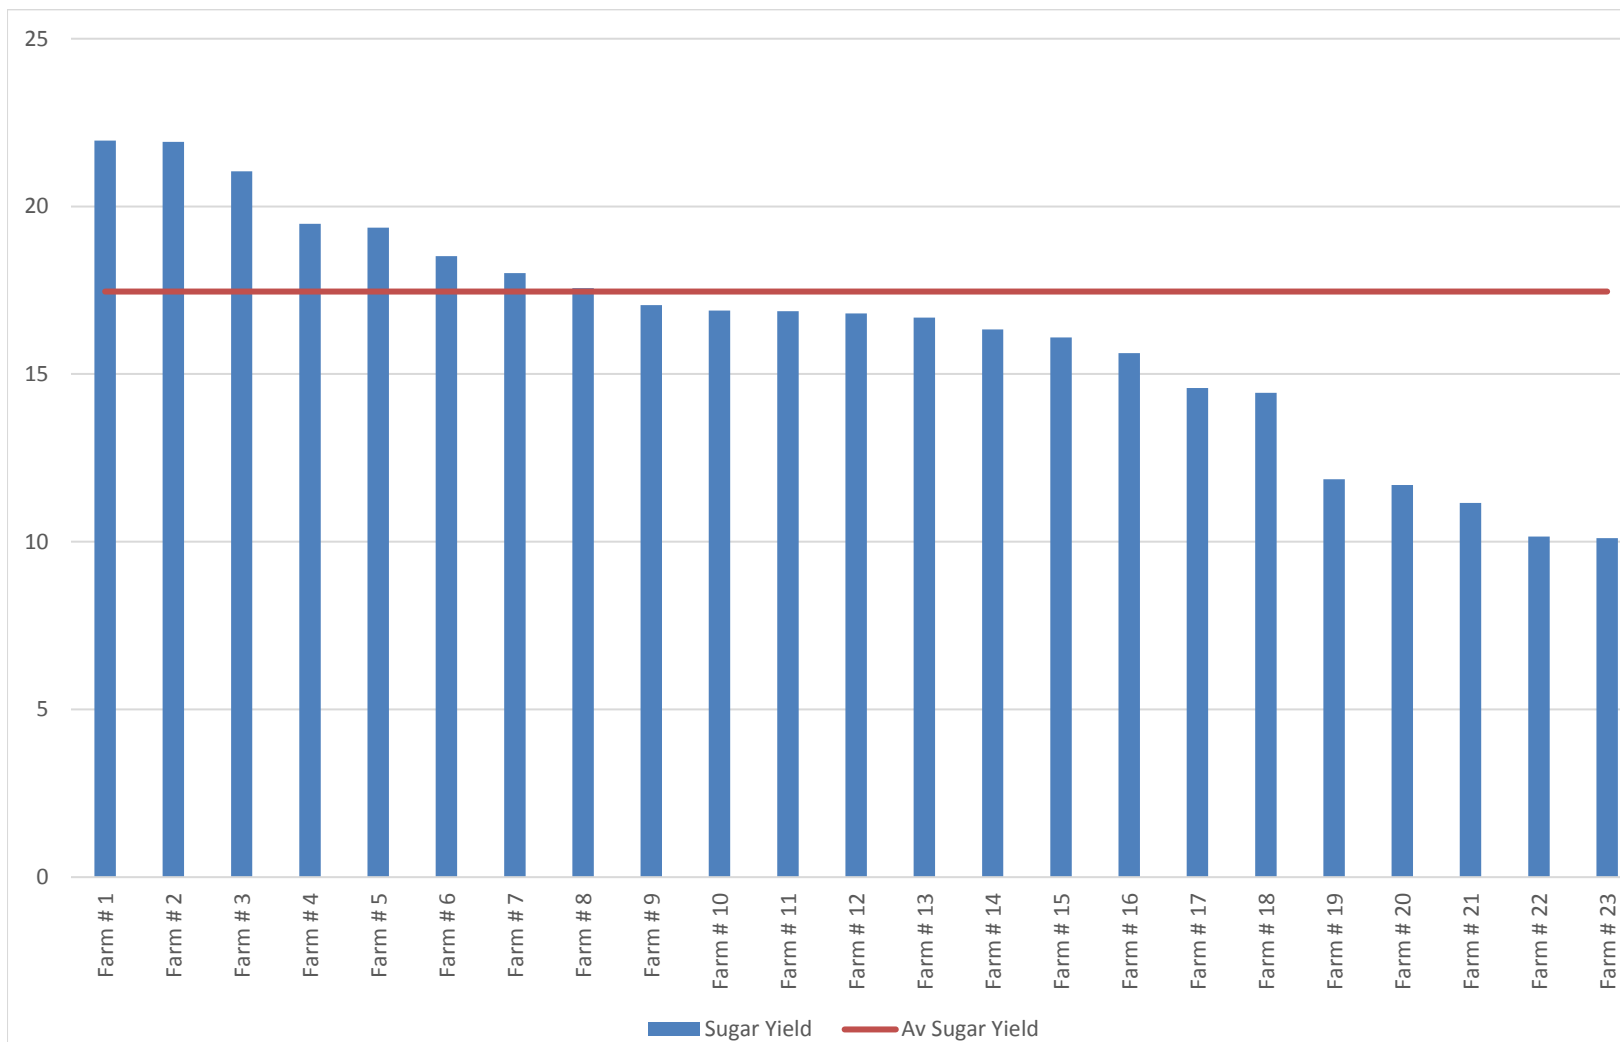

## Cane Yield (tonnes per hectare)

Rank	Cane Yield	Av Cane Yield
Farm # 1	160	125
Farm # 2	157	
Farm # 3	152	
Farm # 4	140	
Farm # 5	135	
Farm # 6	134	
Farm # 7	130	
Farm # 8	129	
Farm # 9	123	
Farm # 10	121	
Farm # 11	121	
Farm # 12	118	
Farm # 13	117	
Farm # 14	117	
Farm # 15	114	
Farm # 16	111	
Farm # 17	103	
Farm # 18	99	
Farm # 19	80	
Farm # 20	80	
Farm # 21	79	
Farm # 22	69	
Farm # 23	69	

# CCS

Rank	CCS	Av CCS
Farm # 1	14.8	<b>14.0</b>
Farm # 2	14.8	
Farm # 3	14.8	
Farm # 4	14.7	
Farm # 5	14.7	
Farm # 6	14.5	
Farm # 7	14.5	
Farm # 8	14.4	
Farm # 9	14.4	
Farm # 10	14.3	
Farm # 11	14.1	
Farm # 12	14.0	
Farm # 13	14.0	
Farm # 14	14.0	
Farm # 15	13.9	
Farm # 16	13.9	
Farm # 17	13.8	
Farm # 18	13.8	
Farm # 19	13.8	
Farm # 20	13.6	
Farm # 21	13.6	
Farm # 22	13.5	
Farm # 23	13.4	

## Sugar Yield (tonnes per hectare)

Rank	Sugar Yield	Av Sugar Yield
Farm # 1	22.0	17.5
Farm # 2	21.9	
Farm # 3	21.0	
Farm # 4	19.5	
Farm # 5	19.4	
Farm # 6	18.5	
Farm # 7	18.0	
Farm # 8	17.6	
Farm # 9	17.1	
Farm # 10	16.9	
Farm # 11	16.9	
Farm # 12	16.8	
Farm # 13	16.7	
Farm # 14	16.3	
Farm # 15	16.1	
Farm # 16	15.6	
Farm # 17	14.6	
Farm # 18	14.4	
Farm # 19	11.9	
Farm # 20	11.7	
Farm # 21	11.2	
Farm # 22	10.2	
Farm # 23	10.1	

## Return at \$500/t

Rank	\$500 Return	Av \$500 Return
Farm # 1	6093	4751
Farm # 2	5919	
Farm # 3	5566	
Farm # 4	5367	
Farm # 5	5293	
Farm # 6	5007	
Farm # 7	4909	
Farm # 8	4695	
Farm # 9	4664	
Farm # 10	4661	
Farm # 11	4607	
Farm # 12	4605	
Farm # 13	4502	
Farm # 14	4488	
Farm # 15	4419	
Farm # 16	4189	
Farm # 17	4107	
Farm # 18	3940	
Farm # 19	3349	
Farm # 20	3299	
Farm # 21	3034	
Farm # 22	2851	
Farm # 23	2841	