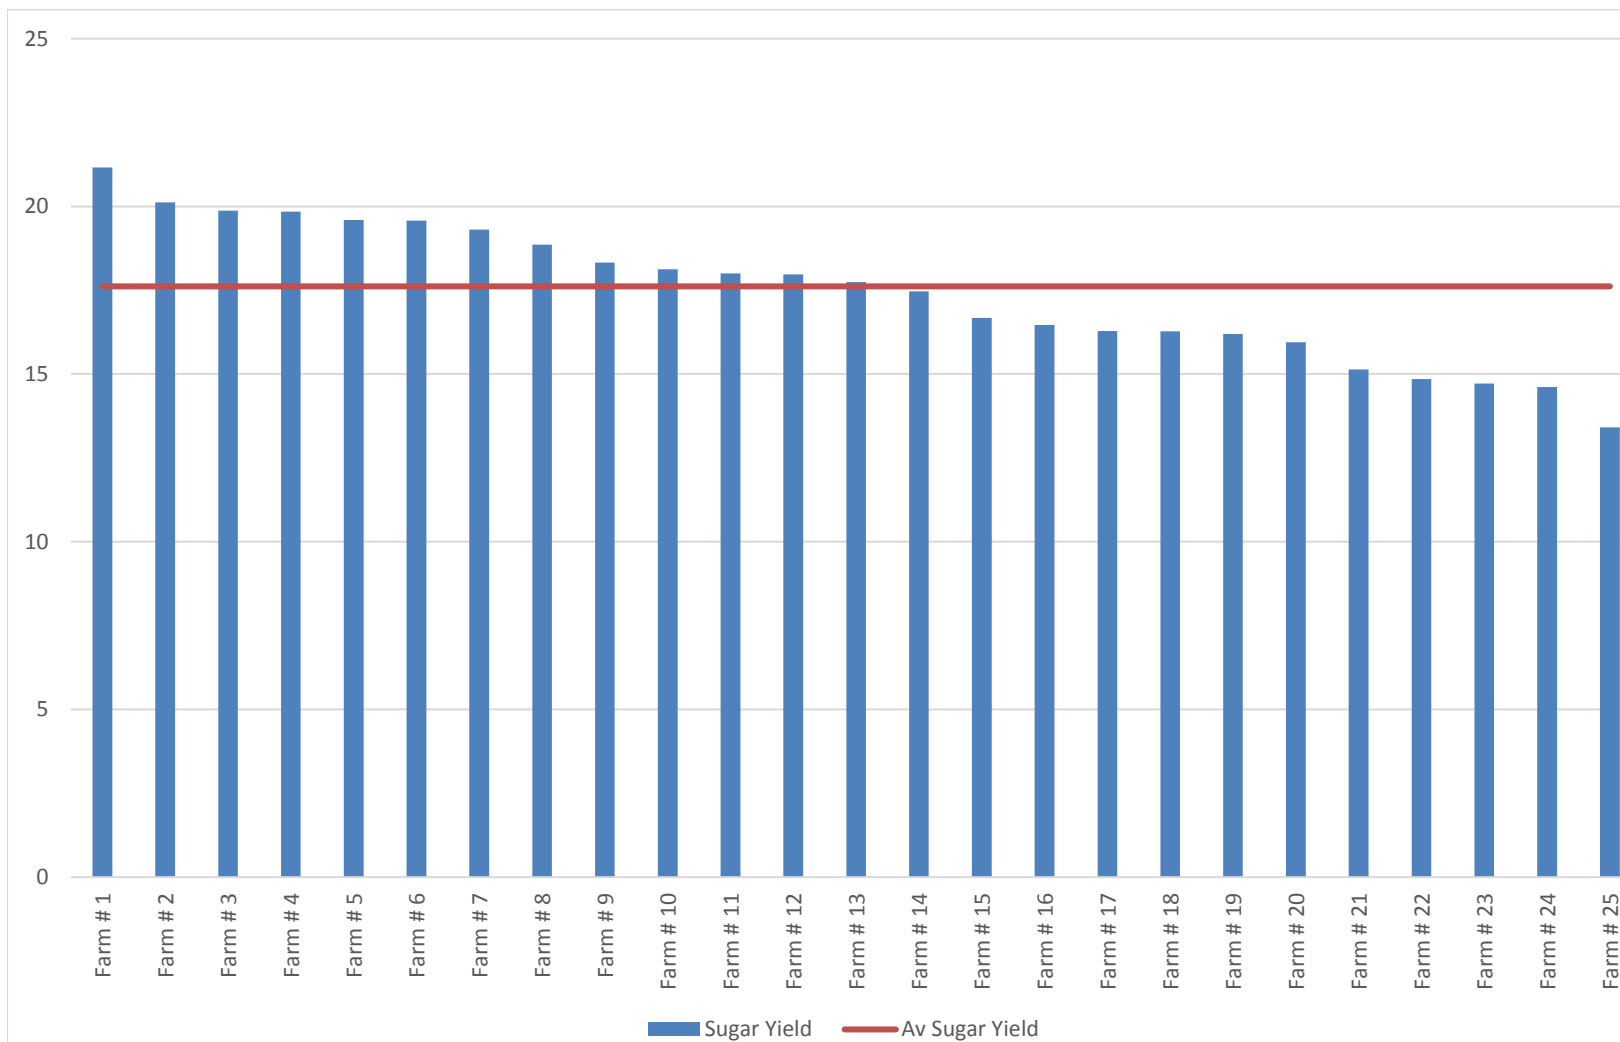

2017 Season
Burdekin Region
Productivity Statistics
BKN204-Dicks Bank

Data supplied by Wilmar Sugar

The cane price formula has been used to calculate the \$500 Return yield. This is for illustrative purposes only and is not intended to be a representation or guarantee of actual return.

Yield at \$500 Returns = $(\$500 * 0.009 * (\text{CCS A Relative} - 4) + 0.662 - 7.00 - 0.50) * \text{Yield Cane}$

Cane Yield (tonnes per hectare)

Rank	Cane Yield	Av Cane Yield
Farm # 1	156	128
Farm # 2	154	
Farm # 3	150	
Farm # 4	148	
Farm # 5	147	
Farm # 6	143	
Farm # 7	143	
Farm # 8	142	
Farm # 9	140	
Farm # 10	137	
Farm # 11	131	
Farm # 12	130	
Farm # 13	128	
Farm # 14	127	
Farm # 15	124	
Farm # 16	123	
Farm # 17	117	
Farm # 18	114	
Farm # 19	113	
Farm # 20	112	
Farm # 21	108	
Farm # 22	108	
Farm # 23	105	
Farm # 24	104	
Farm # 25	100	

CCS

Rank	CCS	Av CCS
Farm # 1	14.8	13.8
Farm # 2	14.4	
Farm # 3	14.3	
Farm # 4	14.3	
Farm # 5	14.2	
Farm # 6	14.0	
Farm # 7	14.0	
Farm # 8	14.0	
Farm # 9	14.0	
Farm # 10	13.8	
Farm # 11	13.8	
Farm # 12	13.7	
Farm # 13	13.7	
Farm # 14	13.7	
Farm # 15	13.7	
Farm # 16	13.7	
Farm # 17	13.7	
Farm # 18	13.6	
Farm # 19	13.5	
Farm # 20	13.4	
Farm # 21	13.4	
Farm # 22	13.3	
Farm # 23	12.9	
Farm # 24	12.7	
Farm # 25	10.8	

Return at \$500/t

Rank	\$500 Return	Av \$500 Return
Farm # 1	5685	4754
Farm # 2	5279	
Farm # 3	5274	
Farm # 4	5257	
Farm # 5	5248	
Farm # 6	5221	
Farm # 7	5177	
Farm # 8	5090	
Farm # 9	5072	
Farm # 10	4911	
Farm # 11	4871	
Farm # 12	4839	
Farm # 13	4715	
Farm # 14	4685	
Farm # 15	4623	
Farm # 16	4483	
Farm # 17	4433	
Farm # 18	4345	
Farm # 19	4343	
Farm # 20	4132	
Farm # 21	4092	
Farm # 22	4006	
Farm # 23	3904	
Farm # 24	3597	
Farm # 25	3558	