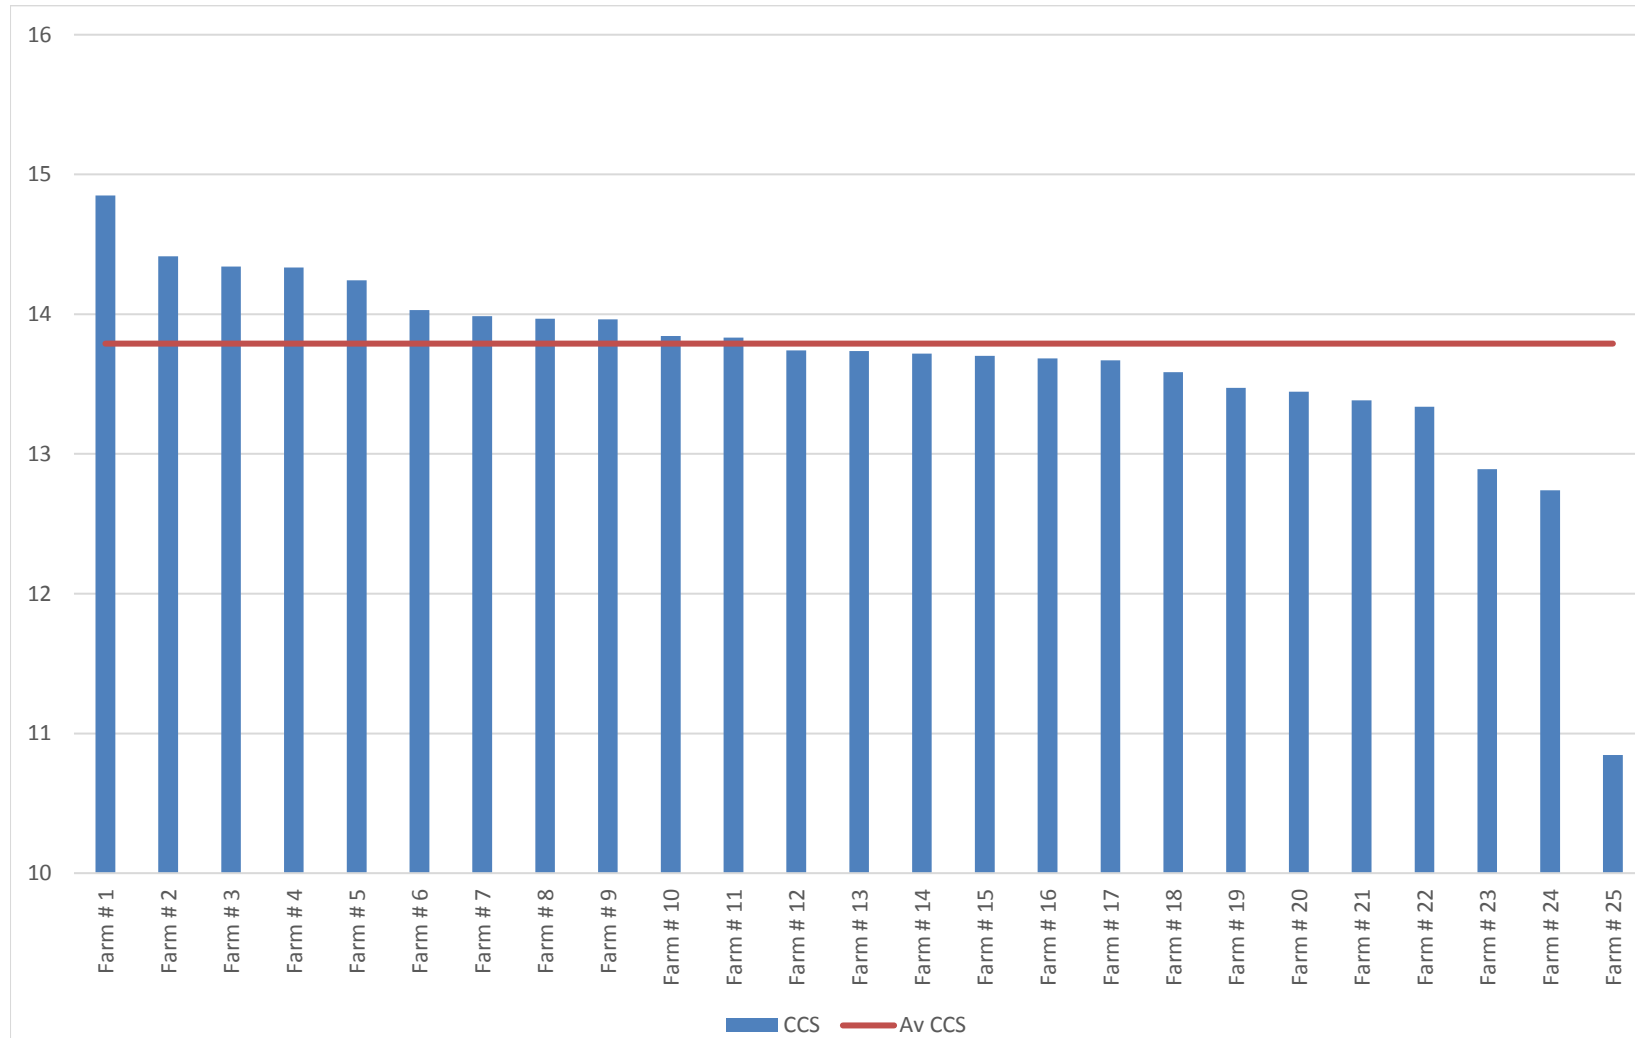

2017 Season
Burdekin Region
Productivity Statistics
BKN204-Dicks Bank

Data supplied by Wilmar Sugar

The cane price formula has been used to calculate the \$500 Return yield. This is for illustrative purposes only and is not intended to be a representation or guarantee of actual return.

Yield at \$500 Returns = $(\$500 * 0.009 * (\text{CCS A Relative} - 4) + 0.662 - 7.00 - 0.50) * \text{Yield Cane}$

Cane Yield (tonnes per hectare)

Rank	Cane Yield	Av Cane Yield
Farm # 1	156	128
Farm # 2	154	
Farm # 3	150	
Farm # 4	148	
Farm # 5	147	
Farm # 6	143	
Farm # 7	143	
Farm # 8	142	
Farm # 9	140	
Farm # 10	137	
Farm # 11	131	
Farm # 12	130	
Farm # 13	128	
Farm # 14	127	
Farm # 15	124	
Farm # 16	123	
Farm # 17	117	
Farm # 18	114	
Farm # 19	113	
Farm # 20	112	
Farm # 21	108	
Farm # 22	108	
Farm # 23	105	
Farm # 24	104	
Farm # 25	100	

CCS

Rank	CCS	Av CCS
Farm # 1	14.8	13.8
Farm # 2	14.4	
Farm # 3	14.3	
Farm # 4	14.3	
Farm # 5	14.2	
Farm # 6	14.0	
Farm # 7	14.0	
Farm # 8	14.0	
Farm # 9	14.0	
Farm # 10	13.8	
Farm # 11	13.8	
Farm # 12	13.7	
Farm # 13	13.7	
Farm # 14	13.7	
Farm # 15	13.7	
Farm # 16	13.7	
Farm # 17	13.7	
Farm # 18	13.6	
Farm # 19	13.5	
Farm # 20	13.4	
Farm # 21	13.4	
Farm # 22	13.3	
Farm # 23	12.9	
Farm # 24	12.7	
Farm # 25	10.8	

Return at \$500/t

Rank	\$500 Return	Av \$500 Return
Farm # 1	5685	4754
Farm # 2	5279	
Farm # 3	5274	
Farm # 4	5257	
Farm # 5	5248	
Farm # 6	5221	
Farm # 7	5177	
Farm # 8	5090	
Farm # 9	5072	
Farm # 10	4911	
Farm # 11	4871	
Farm # 12	4839	
Farm # 13	4715	
Farm # 14	4685	
Farm # 15	4623	
Farm # 16	4483	
Farm # 17	4433	
Farm # 18	4345	
Farm # 19	4343	
Farm # 20	4132	
Farm # 21	4092	
Farm # 22	4006	
Farm # 23	3904	
Farm # 24	3597	
Farm # 25	3558	