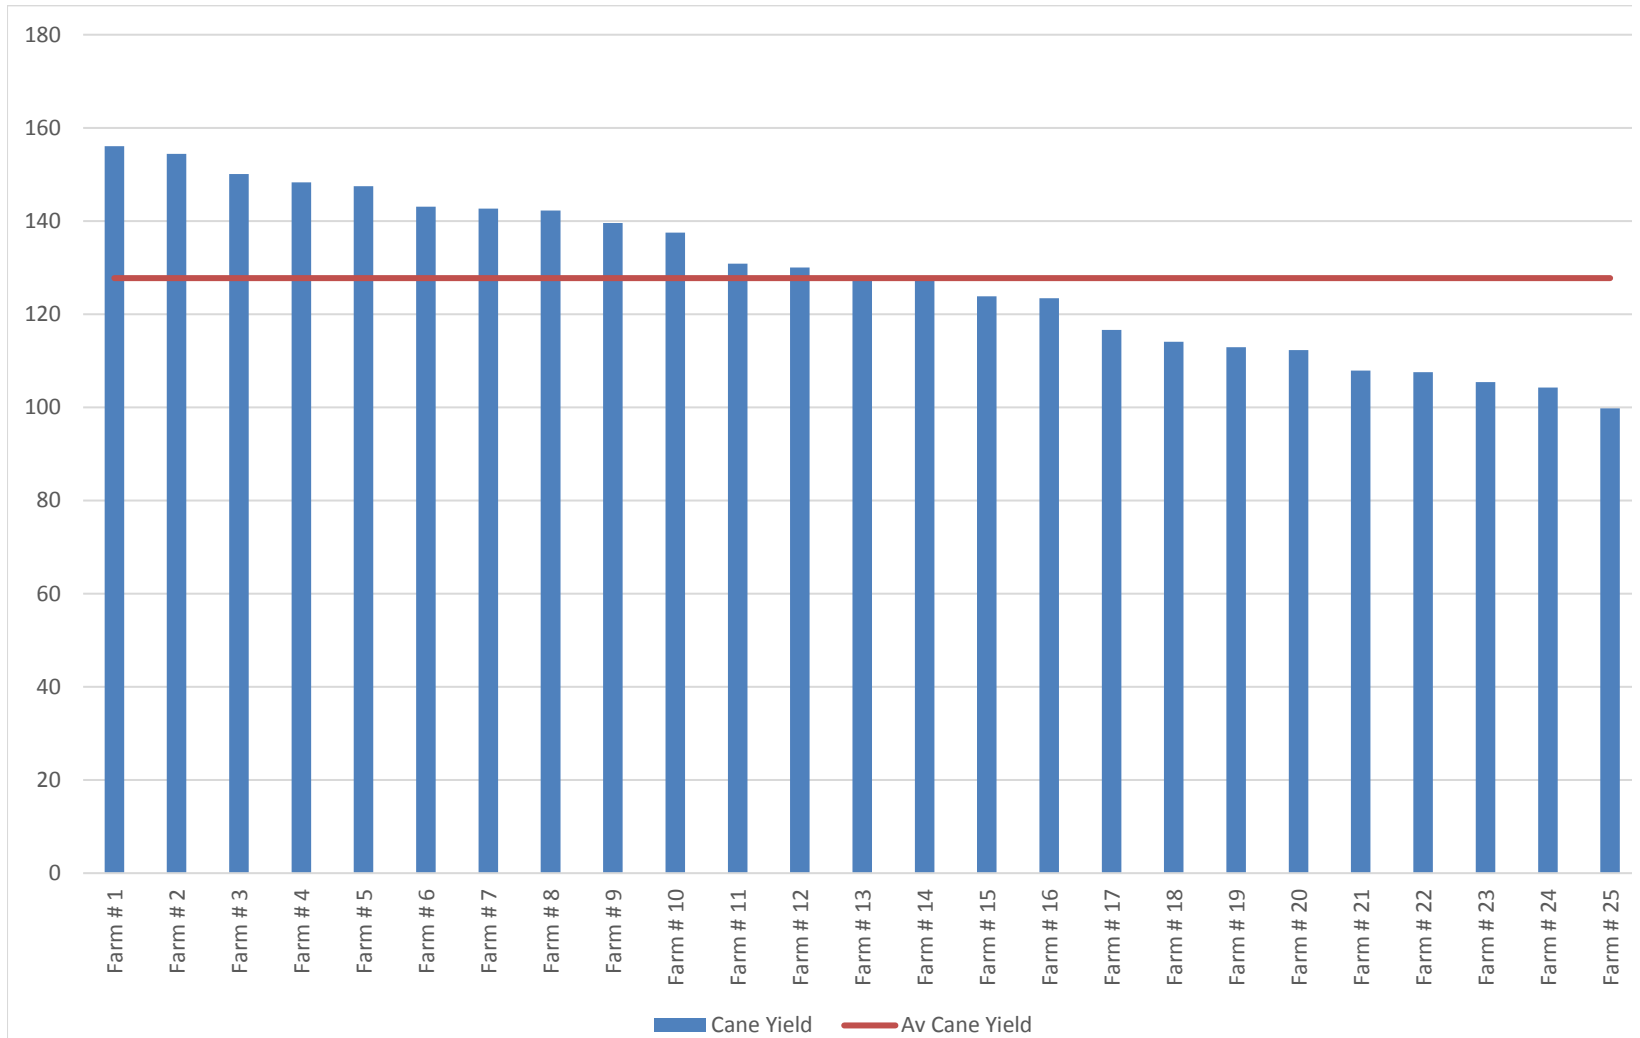

2017 Season
Burdekin Region
Productivity Statistics
BKN204-Dicks Bank

Data supplied by Wilmar Sugar

The cane price formula has been used to calculate the \$500 Return yield. This is for illustrative purposes only and is not intended to be a representation or guarantee of actual return.

Yield at \$500 Returns = $(\$500 * 0.009 * (\text{CCS A Relative} - 4) + 0.662 - 7.00 - 0.50) * \text{Yield Cane}$

Cane Yield (tonnes per hectare)

Rank	Cane Yield	Av Cane Yield
Farm # 1	156	128
Farm # 2	154	
Farm # 3	150	
Farm # 4	148	
Farm # 5	147	
Farm # 6	143	
Farm # 7	143	
Farm # 8	142	
Farm # 9	140	
Farm # 10	137	
Farm # 11	131	
Farm # 12	130	
Farm # 13	128	
Farm # 14	127	
Farm # 15	124	
Farm # 16	123	
Farm # 17	117	
Farm # 18	114	
Farm # 19	113	
Farm # 20	112	
Farm # 21	108	
Farm # 22	108	
Farm # 23	105	
Farm # 24	104	
Farm # 25	100	

CCS

Rank	CCS	Av CCS
Farm # 1	14.8	13.8
Farm # 2	14.4	
Farm # 3	14.3	
Farm # 4	14.3	
Farm # 5	14.2	
Farm # 6	14.0	
Farm # 7	14.0	
Farm # 8	14.0	
Farm # 9	14.0	
Farm # 10	13.8	
Farm # 11	13.8	
Farm # 12	13.7	
Farm # 13	13.7	
Farm # 14	13.7	
Farm # 15	13.7	
Farm # 16	13.7	
Farm # 17	13.7	
Farm # 18	13.6	
Farm # 19	13.5	
Farm # 20	13.4	
Farm # 21	13.4	
Farm # 22	13.3	
Farm # 23	12.9	
Farm # 24	12.7	
Farm # 25	10.8	

Return at \$500/t

Rank	\$500 Return	Av \$500 Return
Farm # 1	5685	4754
Farm # 2	5279	
Farm # 3	5274	
Farm # 4	5257	
Farm # 5	5248	
Farm # 6	5221	
Farm # 7	5177	
Farm # 8	5090	
Farm # 9	5072	
Farm # 10	4911	
Farm # 11	4871	
Farm # 12	4839	
Farm # 13	4715	
Farm # 14	4685	
Farm # 15	4623	
Farm # 16	4483	
Farm # 17	4433	
Farm # 18	4345	
Farm # 19	4343	
Farm # 20	4132	
Farm # 21	4092	
Farm # 22	4006	
Farm # 23	3904	
Farm # 24	3597	
Farm # 25	3558	