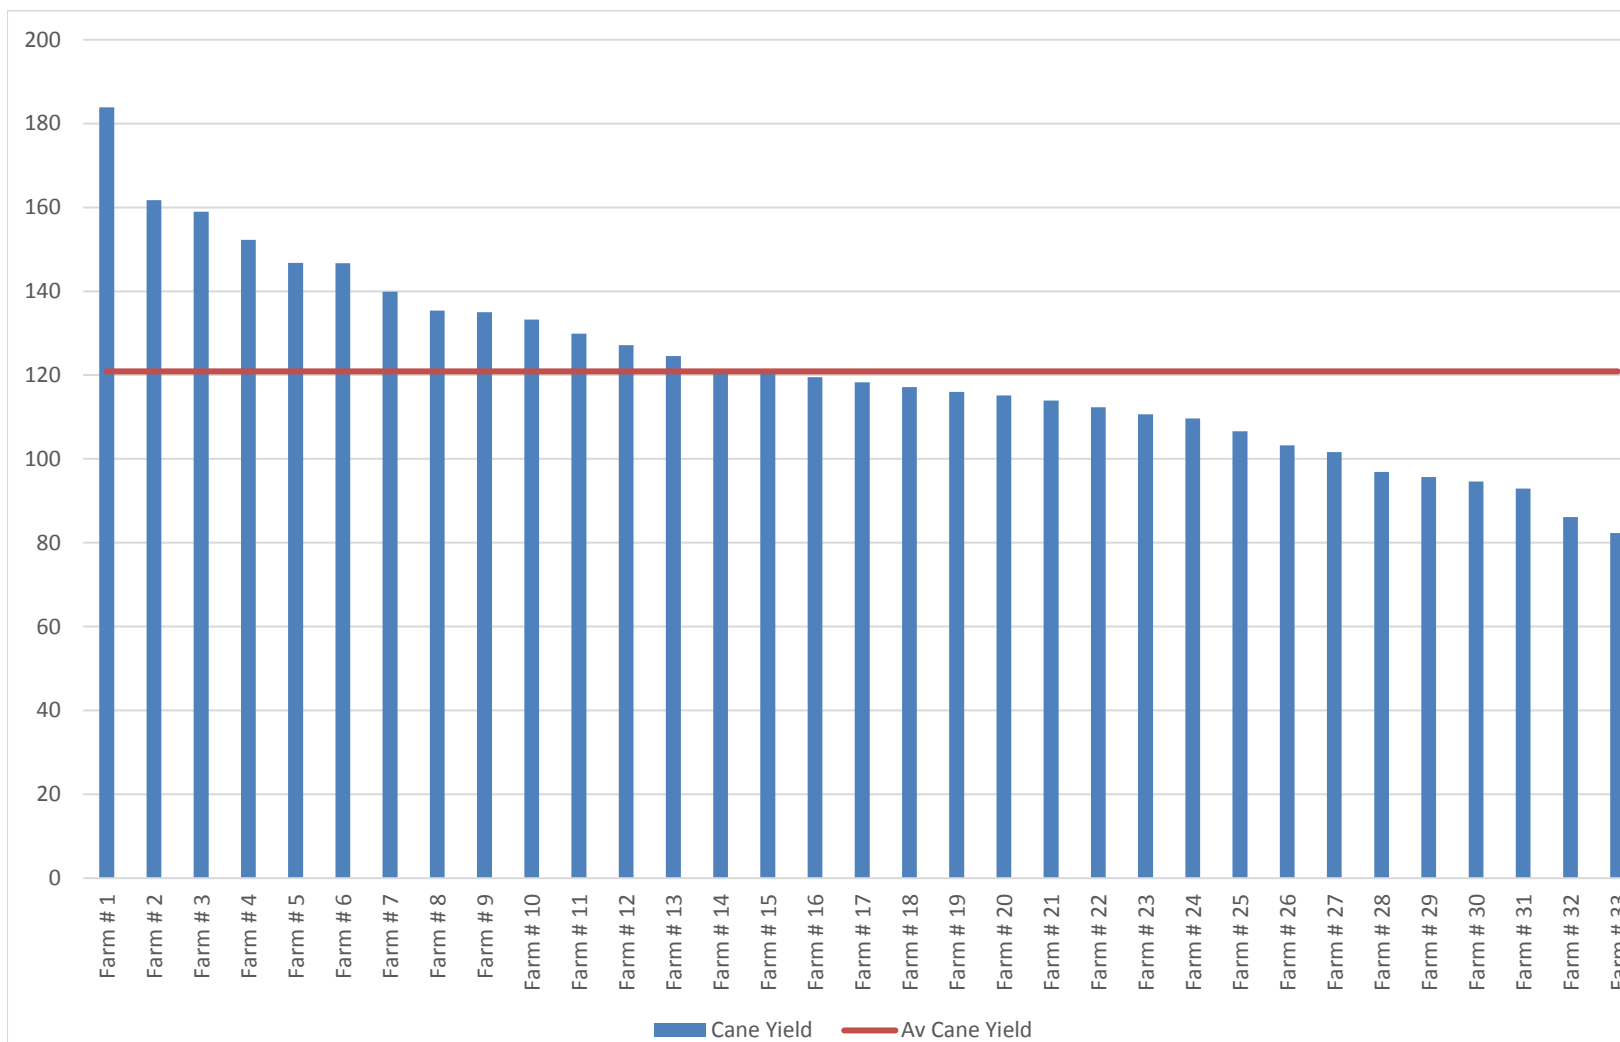

2017 Season
Burdekin Region
Productivity Statistics
BKN404-Marshalls

Data supplied by Wilmar Sugar

The cane price formula has been used to calculate the \$500 Return yield. This is for illustrative purposes only and is not intended to be a representation or guarantee of actual return.

Yield at \$500 Returns = $(\$500 * 0.009 * (\text{CCS A Relative} - 4) + 0.662 - 7.00 - 0.50) * \text{Yield Cane}$

Cane Yield (tonnes per hectare)

Rank	Cane Yield	Av Cane Yield
Farm # 1	184	121
Farm # 2	162	121
Farm # 3	159	121
Farm # 4	152	121
Farm # 5	147	121
Farm # 6	147	121
Farm # 7	140	121
Farm # 8	135	121
Farm # 9	135	121
Farm # 10	133	121
Farm # 11	130	121
Farm # 12	127	121
Farm # 13	125	121
Farm # 14	121	121
Farm # 15	121	121
Farm # 16	120	121
Farm # 17	118	121
Farm # 18	117	121
Farm # 19	116	121
Farm # 20	115	121
Farm # 21	114	121
Farm # 22	112	121
Farm # 23	111	121
Farm # 24	110	121
Farm # 25	107	121
Farm # 26	103	121
Farm # 27	102	121
Farm # 28	97	121
Farm # 29	96	121
Farm # 30	95	121
Farm # 31	93	121
Farm # 32	86	121
Farm # 33	82	121

Return at \$500/t

Rank	\$500 Return	Av \$500 Return
Farm # 1	6095	4145
Farm # 2	5321	
Farm # 3	5151	
Farm # 4	5006	
Farm # 5	4911	
Farm # 6	4874	
Farm # 7	4860	
Farm # 8	4741	
Farm # 9	4704	
Farm # 10	4582	
Farm # 11	4483	
Farm # 12	4458	
Farm # 13	4440	
Farm # 14	4328	
Farm # 15	4309	
Farm # 16	4258	
Farm # 17	4060	
Farm # 18	4035	
Farm # 19	3902	
Farm # 20	3877	
Farm # 21	3807	
Farm # 22	3790	
Farm # 23	3773	
Farm # 24	3750	
Farm # 25	3725	
Farm # 26	3614	
Farm # 27	3565	
Farm # 28	3390	
Farm # 29	3365	
Farm # 30	3135	
Farm # 31	2934	
Farm # 32	2921	
Farm # 33	2737	