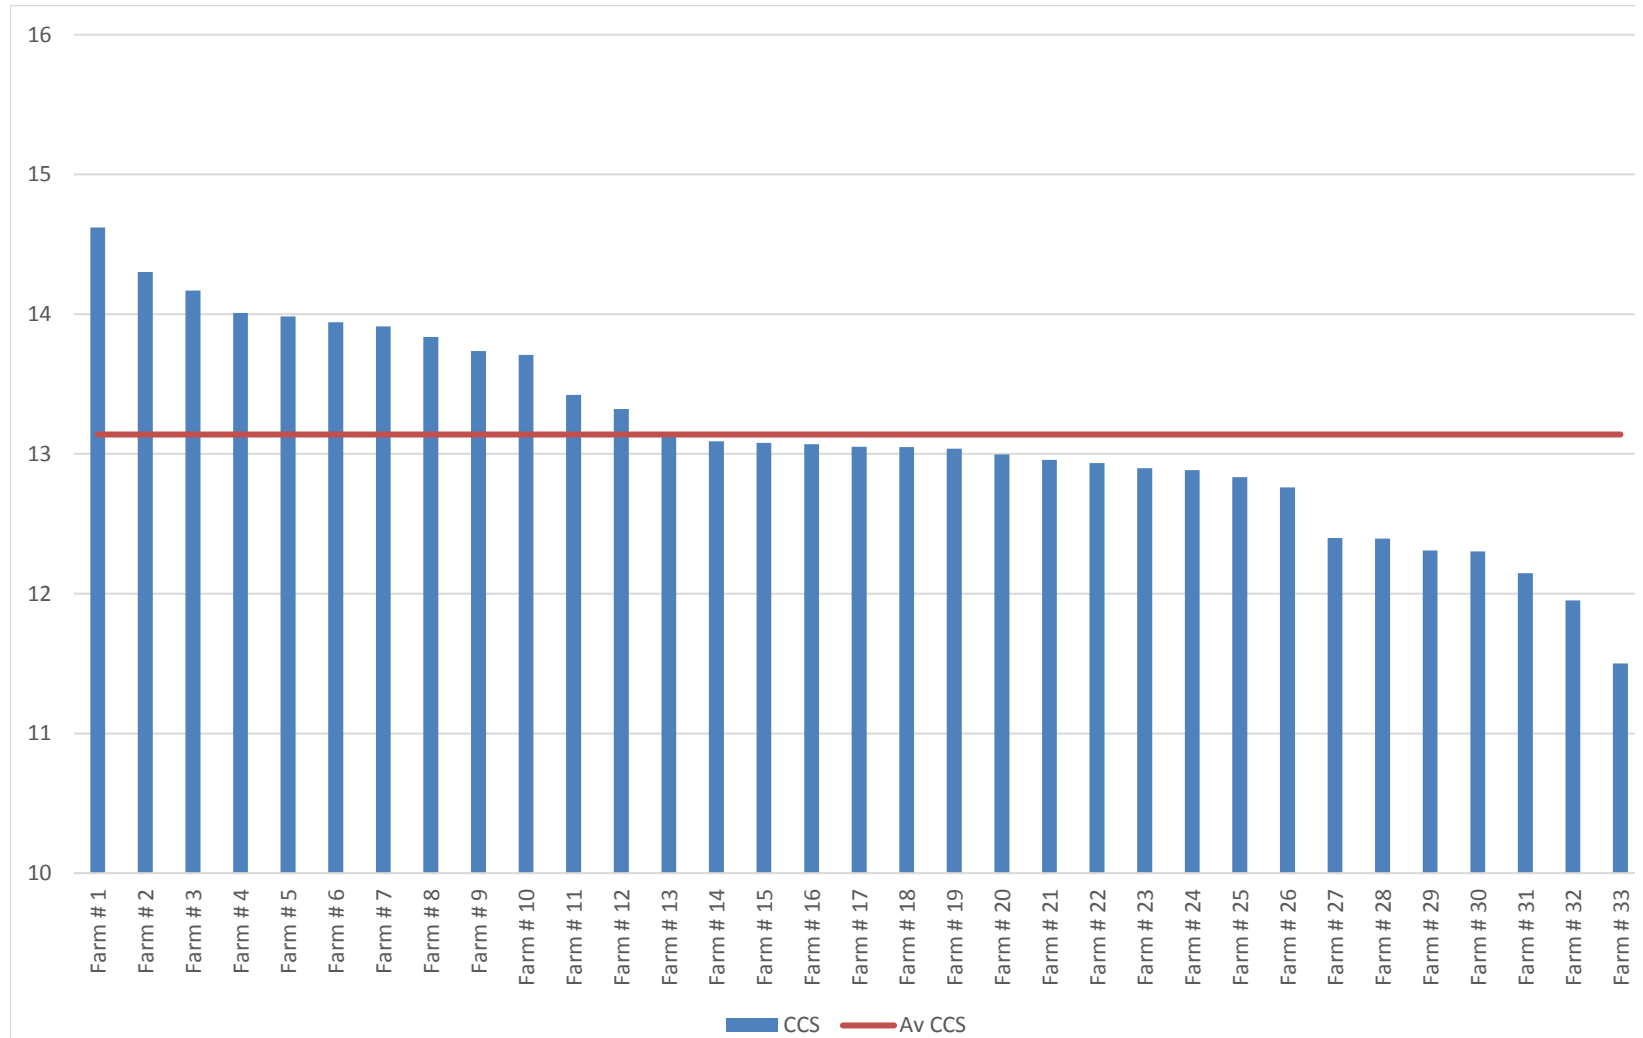

Yield at \$500 Returns = $(\$500 * 0.009 * (\text{CCS A Relative} - 4) + 0.662 - 7.00 - 0.50) * \text{Yield Cane}$

Cane Yield (tonnes per hectare)

Rank	Cane Yield	Av Cane Yield
Farm # 1	184	121
Farm # 2	162	121
Farm # 3	159	121
Farm # 4	152	121
Farm # 5	147	121
Farm # 6	147	121
Farm # 7	140	121
Farm # 8	135	121
Farm # 9	135	121
Farm # 10	133	121
Farm # 11	130	121
Farm # 12	127	121
Farm # 13	125	121
Farm # 14	121	121
Farm # 15	121	121
Farm # 16	120	121
Farm # 17	118	121
Farm # 18	117	121
Farm # 19	116	121
Farm # 20	115	121
Farm # 21	114	121
Farm # 22	112	121
Farm # 23	111	121
Farm # 24	110	121
Farm # 25	107	121
Farm # 26	103	121
Farm # 27	102	121
Farm # 28	97	121
Farm # 29	96	121
Farm # 30	95	121
Farm # 31	93	121
Farm # 32	86	121
Farm # 33	82	121

CCS

Rank	CCS	Av CCS
Farm # 1	14.6	13.1
Farm # 2	14.3	
Farm # 3	14.2	
Farm # 4	14.0	
Farm # 5	14.0	
Farm # 6	13.9	
Farm # 7	13.9	
Farm # 8	13.8	
Farm # 9	13.7	
Farm # 10	13.7	
Farm # 11	13.4	
Farm # 12	13.3	
Farm # 13	13.1	
Farm # 14	13.1	
Farm # 15	13.1	
Farm # 16	13.1	
Farm # 17	13.1	
Farm # 18	13.0	
Farm # 19	13.0	
Farm # 20	13.0	
Farm # 21	13.0	
Farm # 22	12.9	
Farm # 23	12.9	
Farm # 24	12.9	
Farm # 25	12.8	
Farm # 26	12.8	
Farm # 27	12.4	
Farm # 28	12.4	
Farm # 29	12.3	
Farm # 30	12.3	
Farm # 31	12.1	
Farm # 32	12.0	
Farm # 33	11.5	

Return at \$500/t

Rank	\$500 Return	Av \$500 Return
Farm # 1	6095	4145
Farm # 2	5321	
Farm # 3	5151	
Farm # 4	5006	
Farm # 5	4911	
Farm # 6	4874	
Farm # 7	4860	
Farm # 8	4741	
Farm # 9	4704	
Farm # 10	4582	
Farm # 11	4483	
Farm # 12	4458	
Farm # 13	4440	
Farm # 14	4328	
Farm # 15	4309	
Farm # 16	4258	
Farm # 17	4060	
Farm # 18	4035	
Farm # 19	3902	
Farm # 20	3877	
Farm # 21	3807	
Farm # 22	3790	
Farm # 23	3773	
Farm # 24	3750	
Farm # 25	3725	
Farm # 26	3614	
Farm # 27	3565	
Farm # 28	3390	
Farm # 29	3365	
Farm # 30	3135	
Farm # 31	2934	
Farm # 32	2921	
Farm # 33	2737	