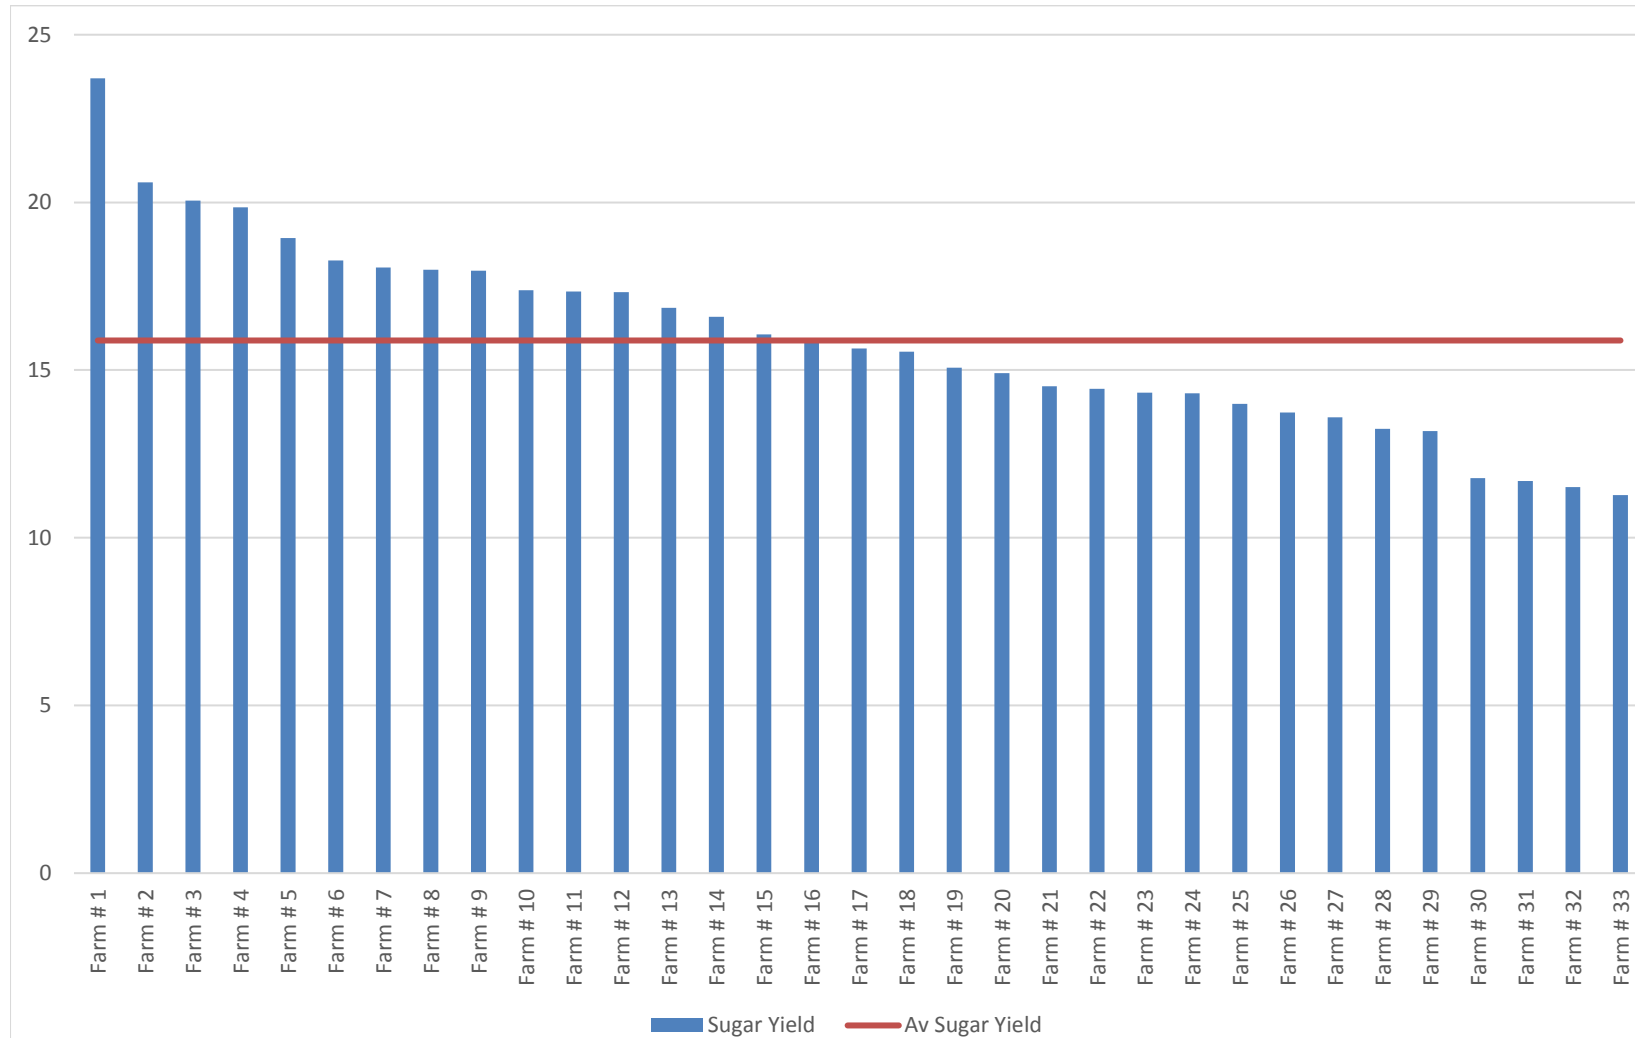

Yield at \$500 Returns = $(\$500 * 0.009 * (\text{CCS A Relative} - 4) + 0.662 - 7.00 - 0.50) * \text{Yield Cane}$

Cane Yield (tonnes per hectare)

Rank	Cane Yield	Av Cane Yield
Farm # 1	184	121
Farm # 2	162	121
Farm # 3	159	121
Farm # 4	152	121
Farm # 5	147	121
Farm # 6	147	121
Farm # 7	140	121
Farm # 8	135	121
Farm # 9	135	121
Farm # 10	133	121
Farm # 11	130	121
Farm # 12	127	121
Farm # 13	125	121
Farm # 14	121	121
Farm # 15	121	121
Farm # 16	120	121
Farm # 17	118	121
Farm # 18	117	121
Farm # 19	116	121
Farm # 20	115	121
Farm # 21	114	121
Farm # 22	112	121
Farm # 23	111	121
Farm # 24	110	121
Farm # 25	107	121
Farm # 26	103	121
Farm # 27	102	121
Farm # 28	97	121
Farm # 29	96	121
Farm # 30	95	121
Farm # 31	93	121
Farm # 32	86	121
Farm # 33	82	121

CCS

Rank	CCS	Av CCS
Farm # 1	14.6	13.1
Farm # 2	14.3	
Farm # 3	14.2	
Farm # 4	14.0	
Farm # 5	14.0	
Farm # 6	13.9	
Farm # 7	13.9	
Farm # 8	13.8	
Farm # 9	13.7	
Farm # 10	13.7	
Farm # 11	13.4	
Farm # 12	13.3	
Farm # 13	13.1	
Farm # 14	13.1	
Farm # 15	13.1	
Farm # 16	13.1	
Farm # 17	13.1	
Farm # 18	13.0	
Farm # 19	13.0	
Farm # 20	13.0	
Farm # 21	13.0	
Farm # 22	12.9	
Farm # 23	12.9	
Farm # 24	12.9	
Farm # 25	12.8	
Farm # 26	12.8	
Farm # 27	12.4	
Farm # 28	12.4	
Farm # 29	12.3	
Farm # 30	12.3	
Farm # 31	12.1	
Farm # 32	12.0	
Farm # 33	11.5	

Return at \$500/t

Rank	\$500 Return	Av \$500 Return
Farm # 1	6095	4145
Farm # 2	5321	
Farm # 3	5151	
Farm # 4	5006	
Farm # 5	4911	
Farm # 6	4874	
Farm # 7	4860	
Farm # 8	4741	
Farm # 9	4704	
Farm # 10	4582	
Farm # 11	4483	
Farm # 12	4458	
Farm # 13	4440	
Farm # 14	4328	
Farm # 15	4309	
Farm # 16	4258	
Farm # 17	4060	
Farm # 18	4035	
Farm # 19	3902	
Farm # 20	3877	
Farm # 21	3807	
Farm # 22	3790	
Farm # 23	3773	
Farm # 24	3750	
Farm # 25	3725	
Farm # 26	3614	
Farm # 27	3565	
Farm # 28	3390	
Farm # 29	3365	
Farm # 30	3135	
Farm # 31	2934	
Farm # 32	2921	
Farm # 33	2737	